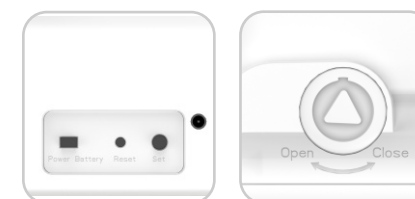

Battery Aroma Diffuser

MODEL: HarmonyFuse 200

Product feature

- Safe Lock Design
- Comfortable Scent
- Decent Design
- Time Programming
- Anticorrosive Plastic Material

Direct Price	Subscription Price per month
400€	12 Months 40€ per month incl. Fragrance
	24 Months 35€ per month incl. Fragrance
	36 Months 30€ per month incl. Fragrance