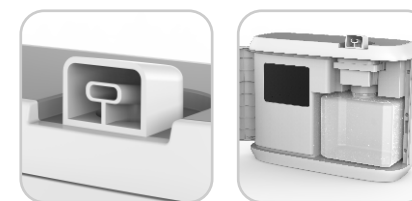

HVAC/Wall-mounted/Stand alone