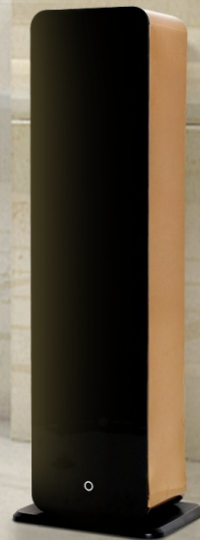

HARMONY
SCENTS